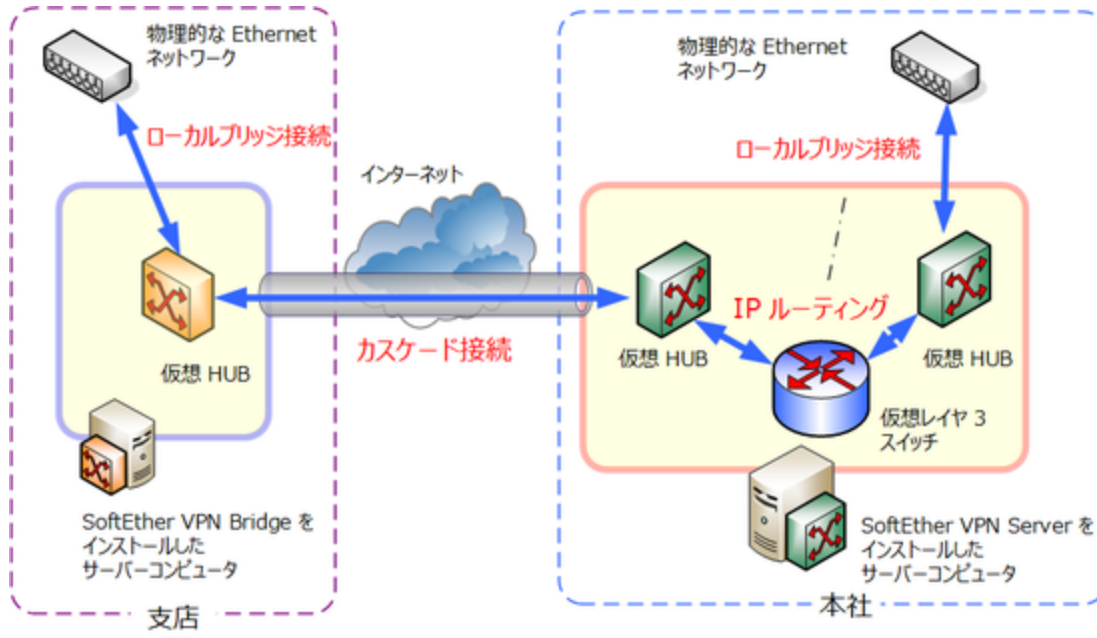

????????? VPN